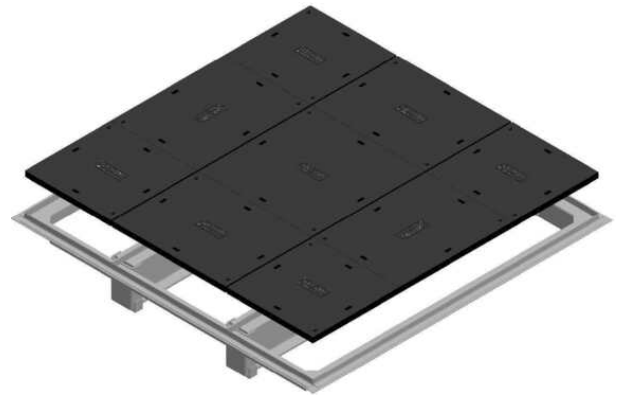

Product name	Composite cover B125 UC 1500x1500 9-part, Floating frame 90mm
Product code	5229030
GTIN	
ETIM-Class	EC003036

Measurements

Length	1 688 mm
Height	188 mm
Width	1 688 mm
Weight	208 000 g