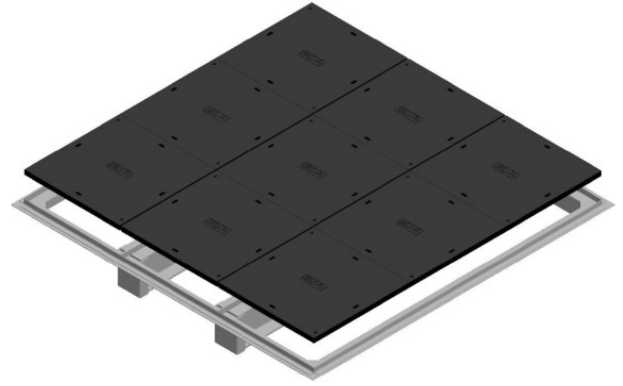

Product name	Composite cover B125 UC 1800x1800 9-part, Floating frame 90mm
Product code	5229031
GTIN	
ETIM-Class	EC003036

Measurements

Length	1988 mm
Height	243 mm
Width	1988 mm
Weight	352 000 g